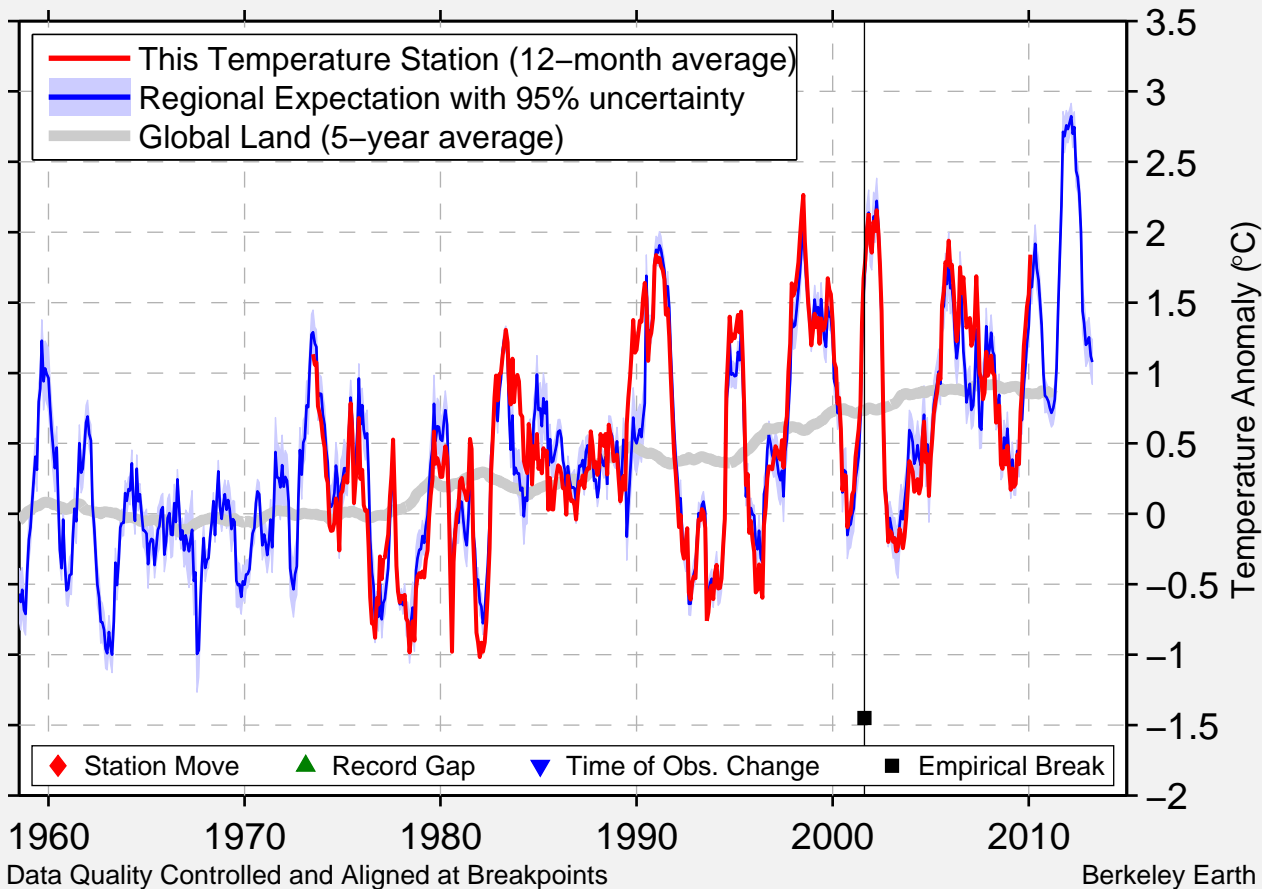

# FLOYD BENNETT MEM

43.350 N, 73.617 W (United States)

Data Quality Controlled and Aligned at Breakpoints

Berkeley Earth