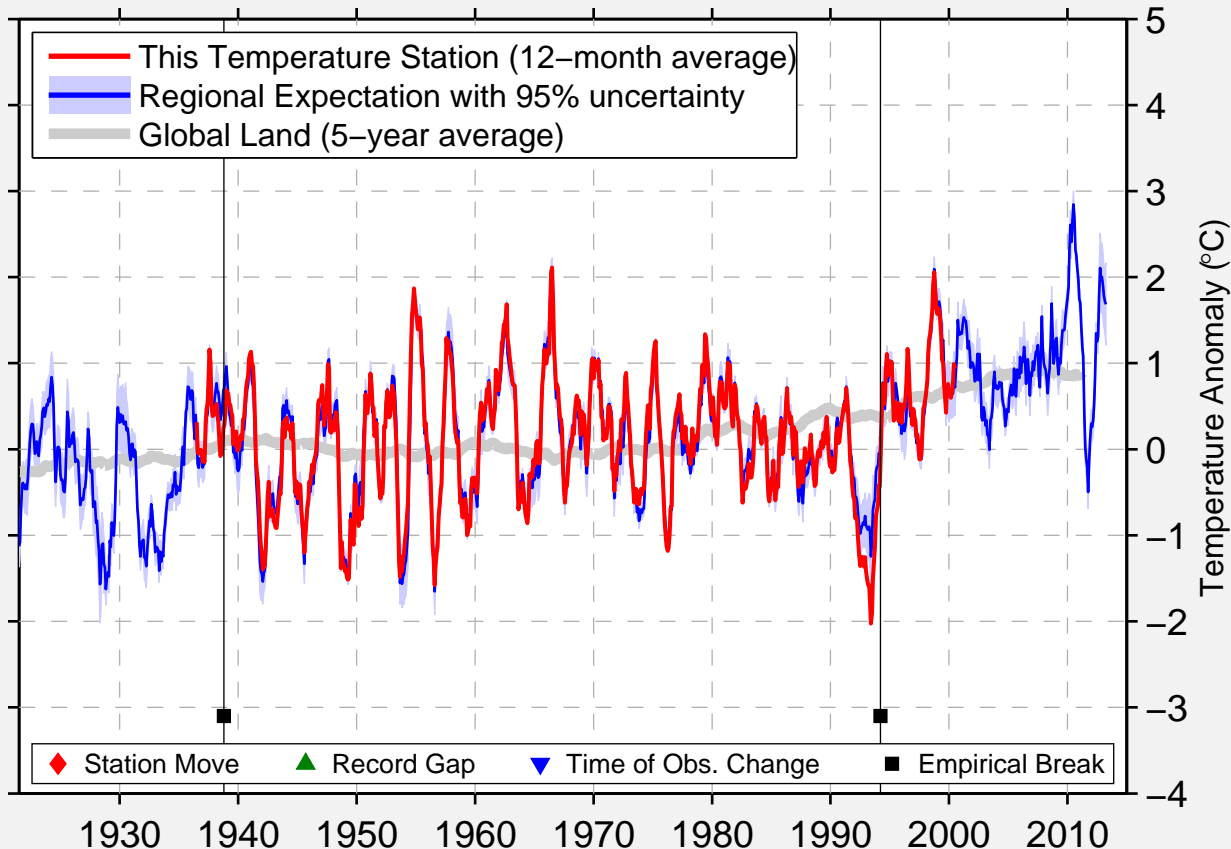

SAMTREDIA

42.200 N, 42.338 E (Georgia)

Data Quality Controlled and Aligned at Breakpoints

Berkeley Earth