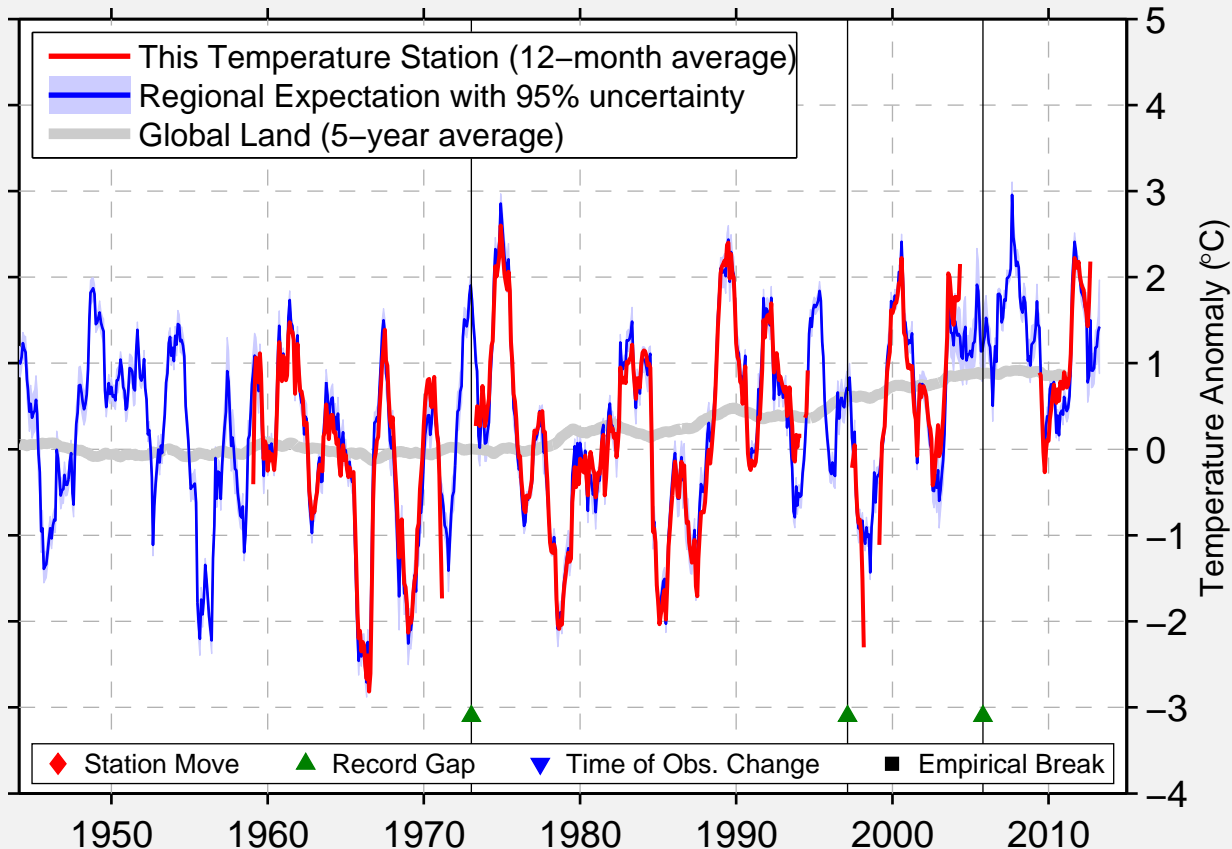

ZIZGIN

65.200 N, 36.817 E (Russia)

Data Quality Controlled and Aligned at Breakpoints

Berkeley Earth