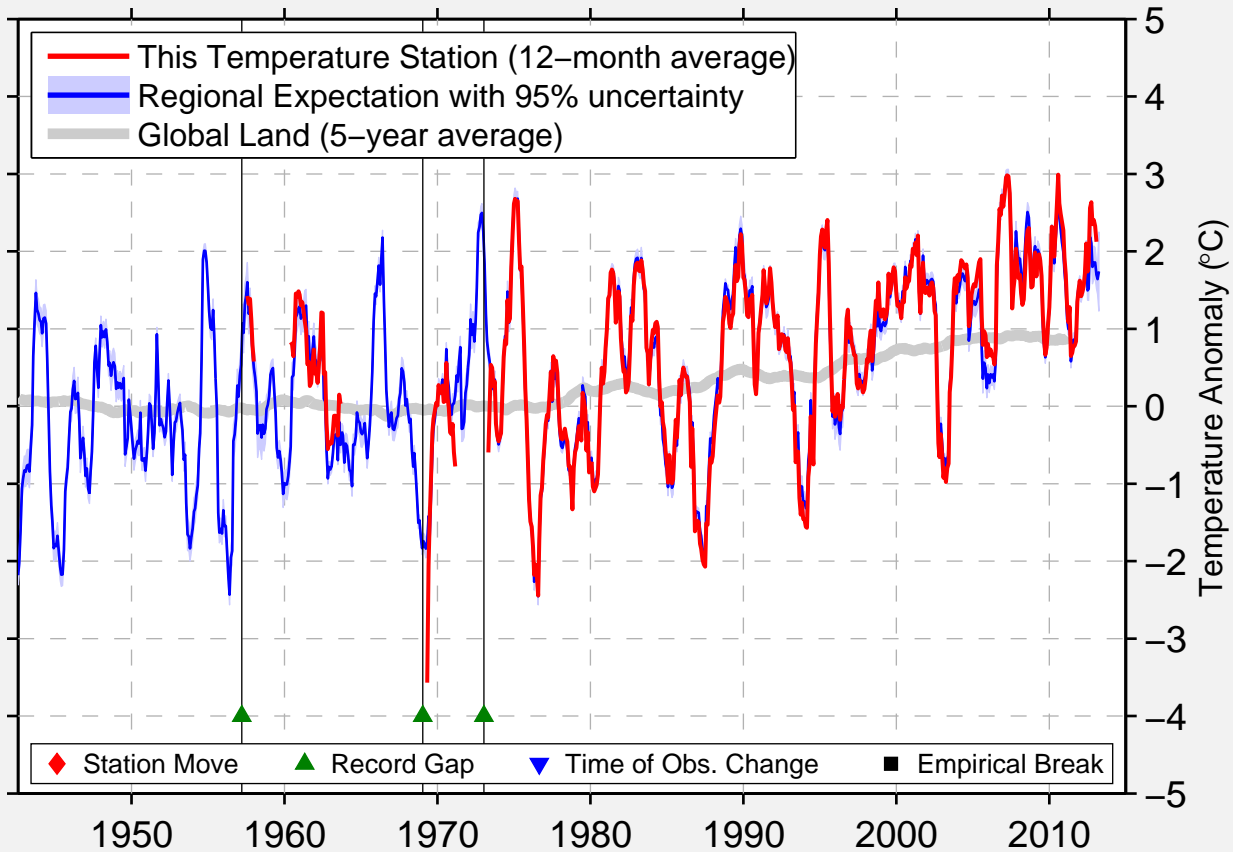

# BALASOV

51.550 N, 43.150 E (Russia)

Data Quality Controlled and Aligned at Breakpoints

Berkeley Earth