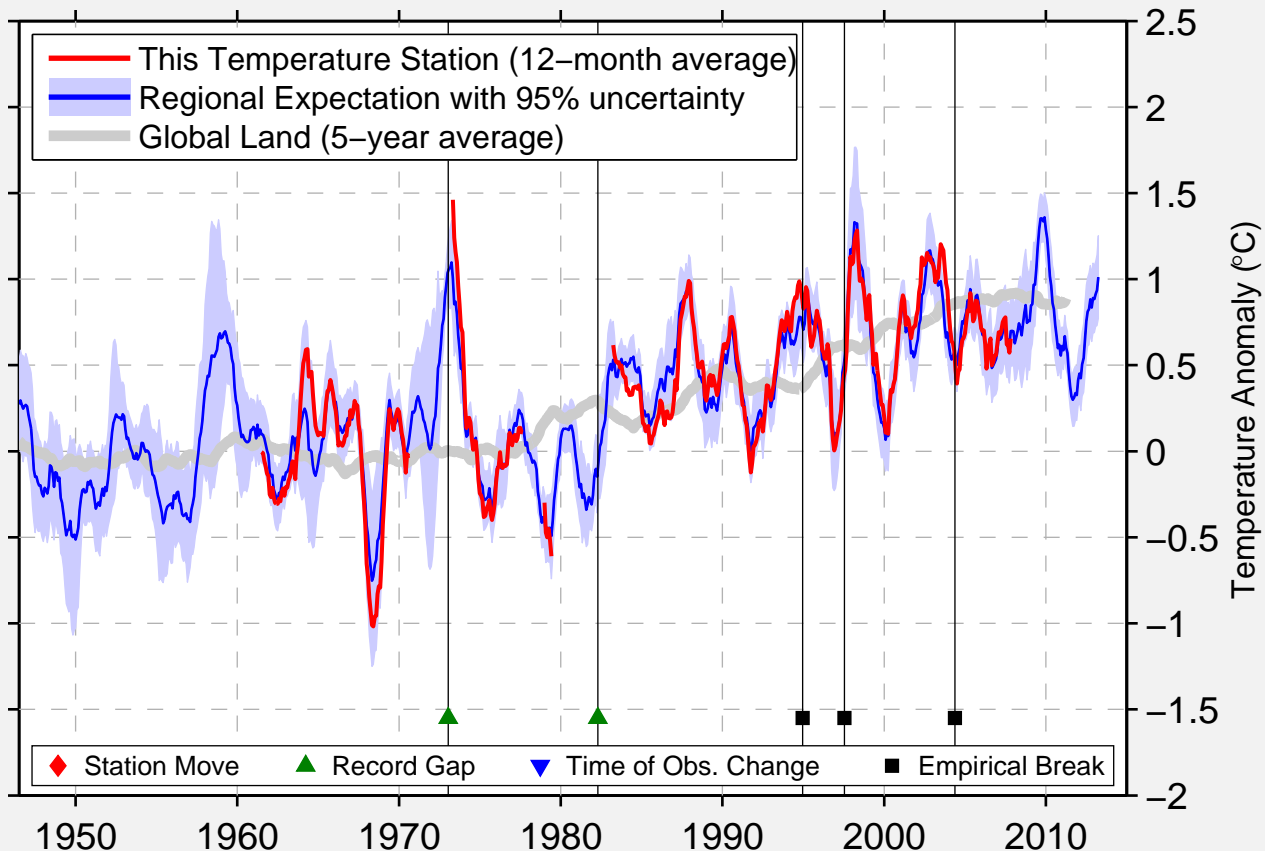

CARAVELAS /AEROPORT

17.633 S, 39.250 W (Brazil)

Data Quality Controlled and Aligned at Breakpoints

Berkeley Earth