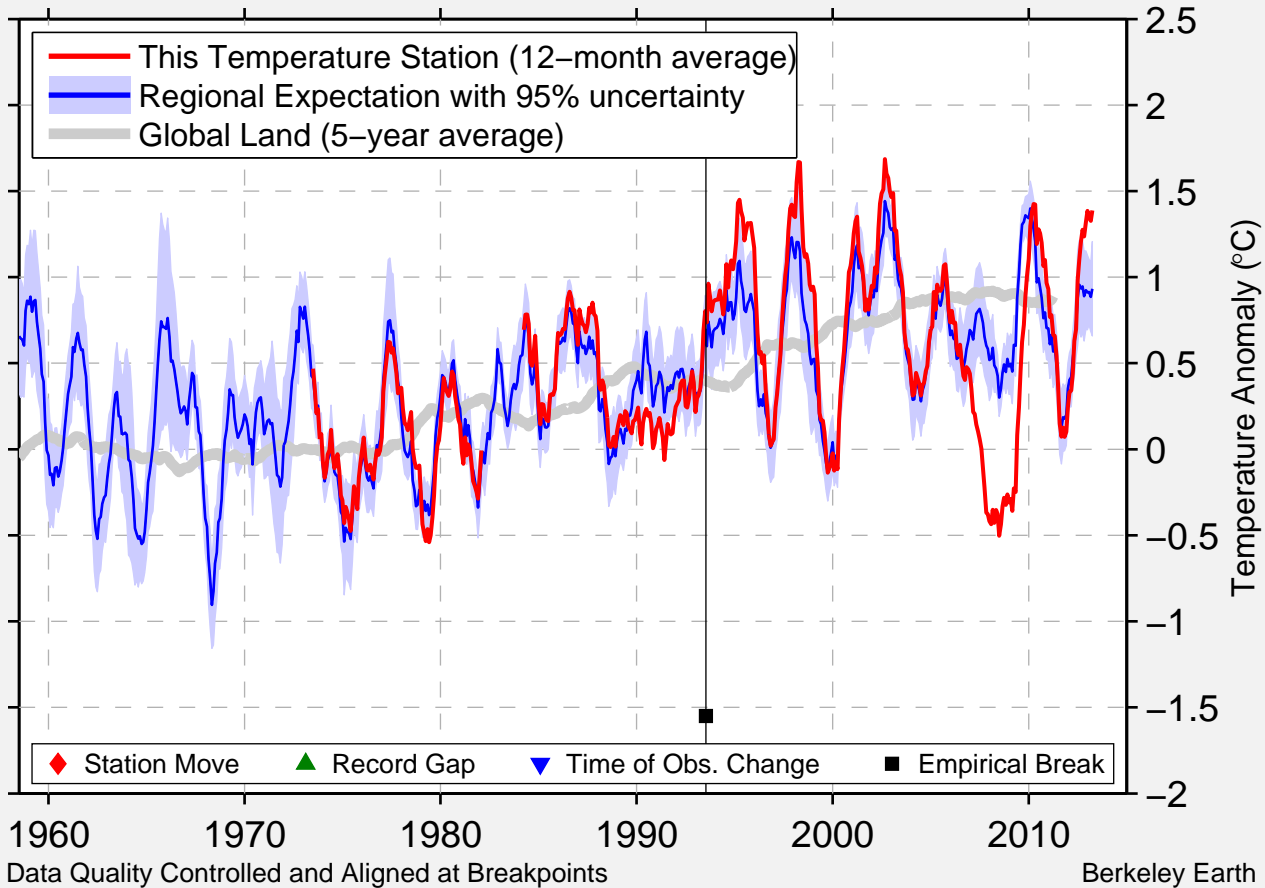

# RIO DE JANEIRO /AER

22.900 S, 43.167 W (Brazil)

Data Quality Controlled and Aligned at Breakpoints

Berkeley Earth