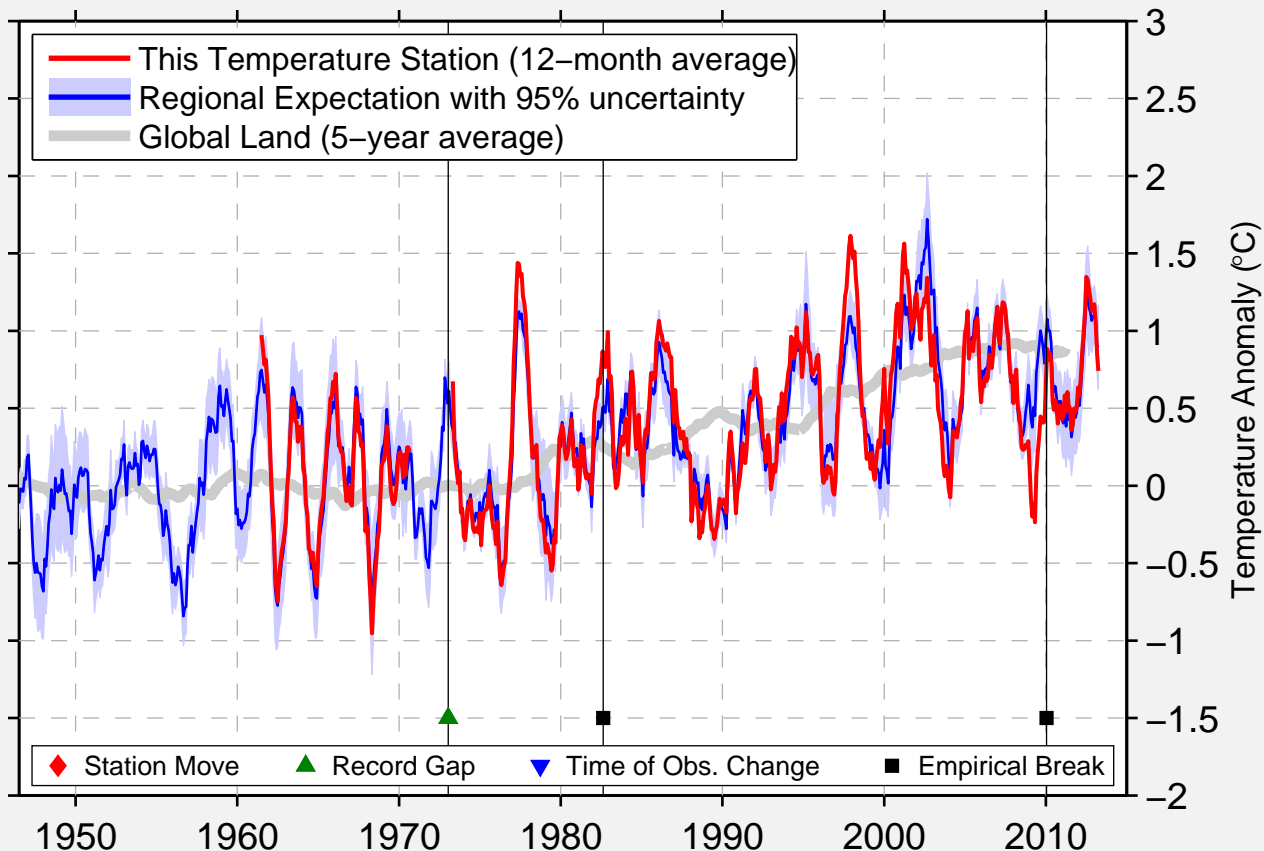

# CURITIBA /AEROPORTO

25.517 S, 49.167 W (Brazil)

Data Quality Controlled and Aligned at Breakpoints

Berkeley Earth