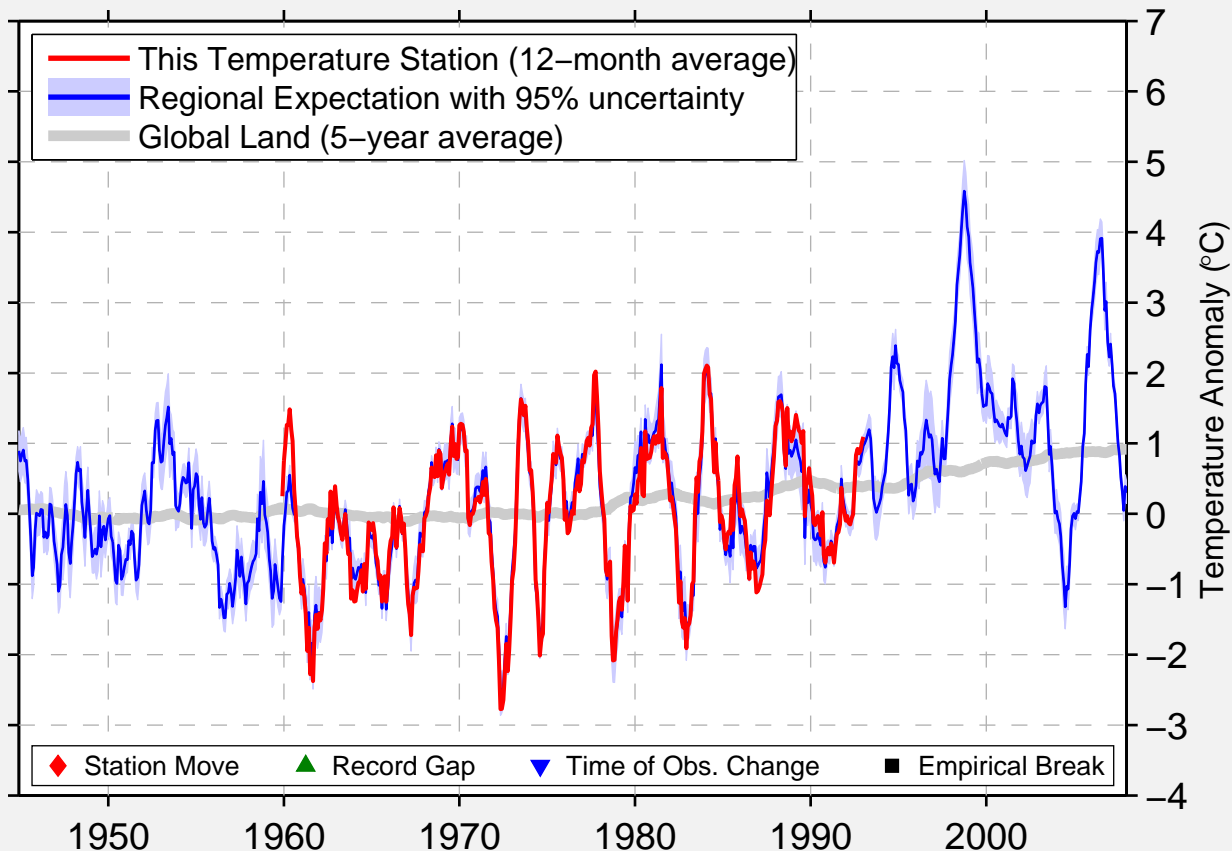

BYRON BAY AIRPORT

68.750 N, 109.067 W (Canada)

Data Quality Controlled and Aligned at Breakpoints

Berkeley Earth