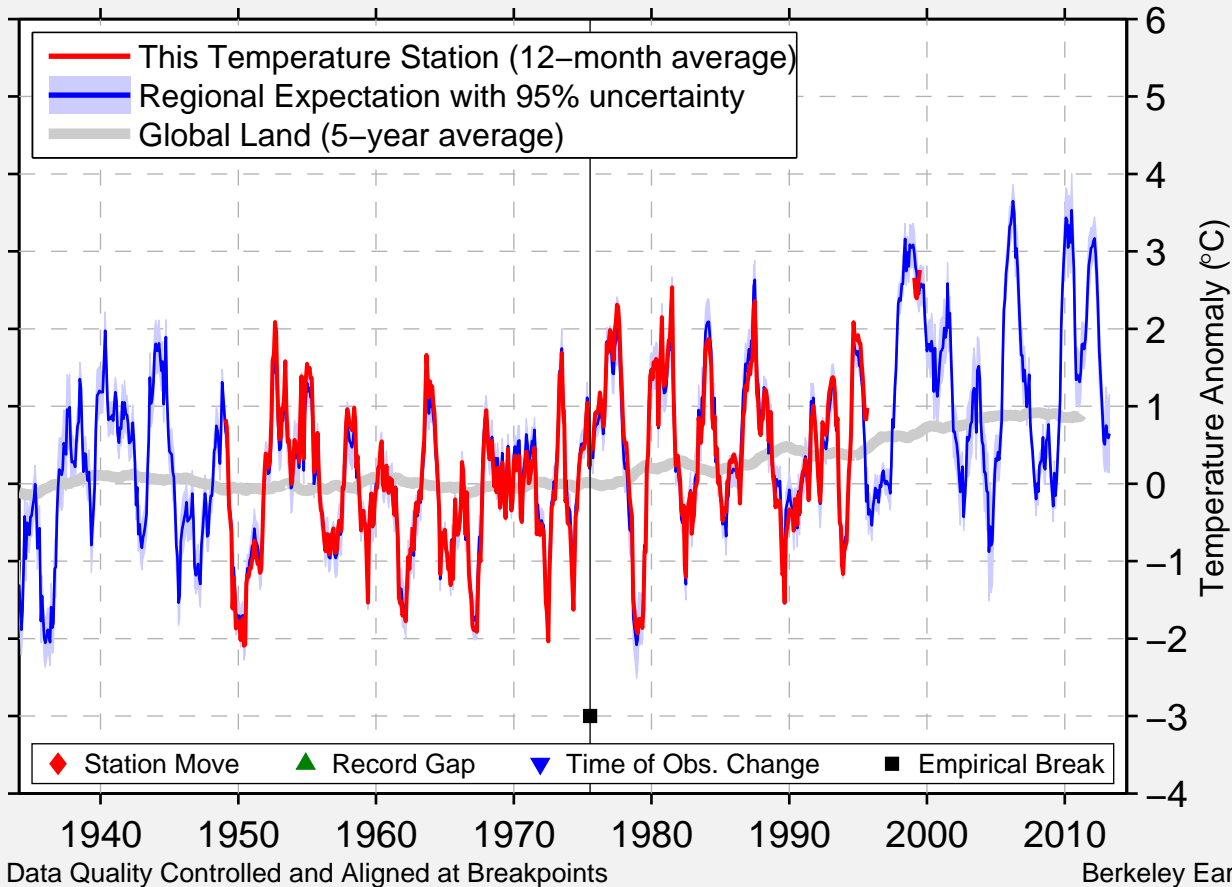

Brochet A

57.900 N, 101.700 W (Canada)

Data Quality Controlled and Aligned at Breakpoints

Berkeley Earth