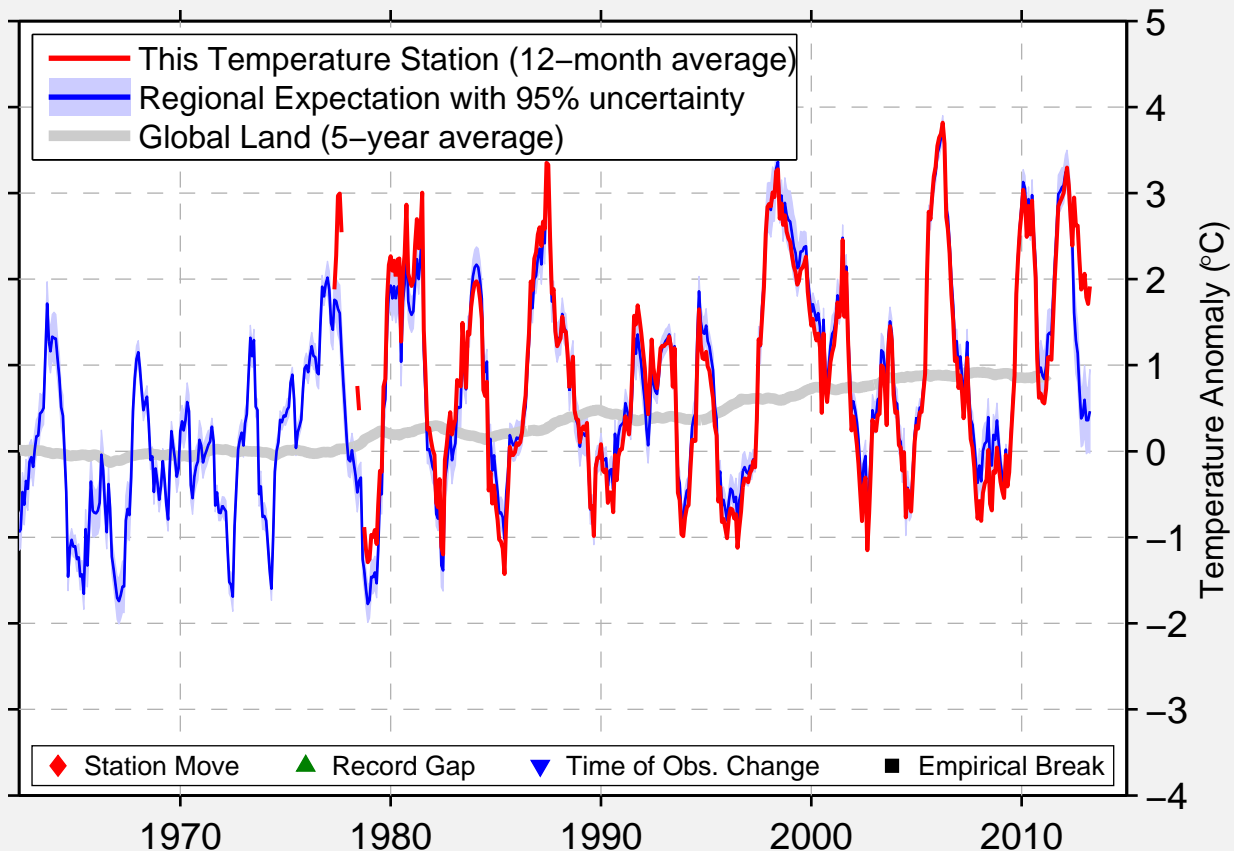

KEY LAKE ARPT

57.250 N, 105.610 W (Canada)

Data Quality Controlled and Aligned at Breakpoints

Berkeley Earth