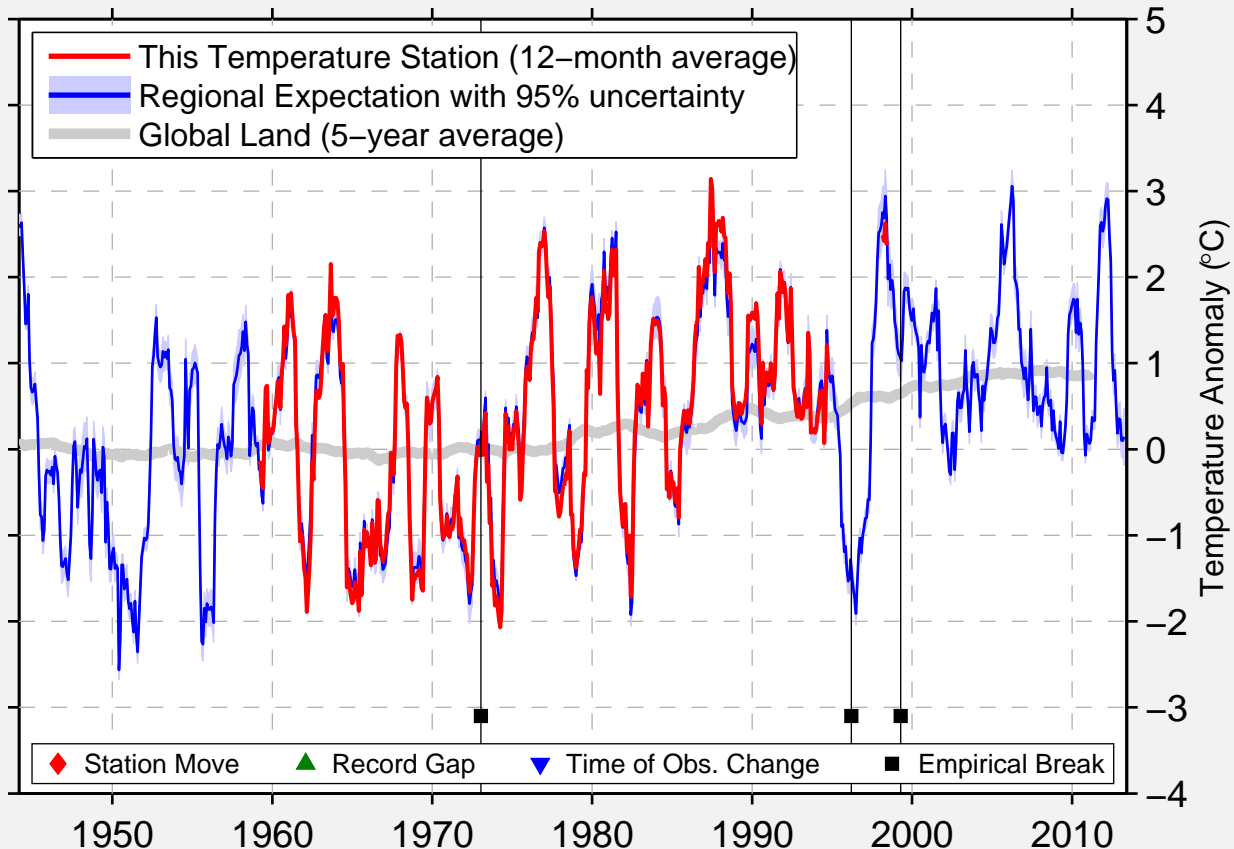

# ATHABASCA 2,AL

54.820 N, 113.530 W (Canada)

Data Quality Controlled and Aligned at Breakpoints

Berkeley Earth