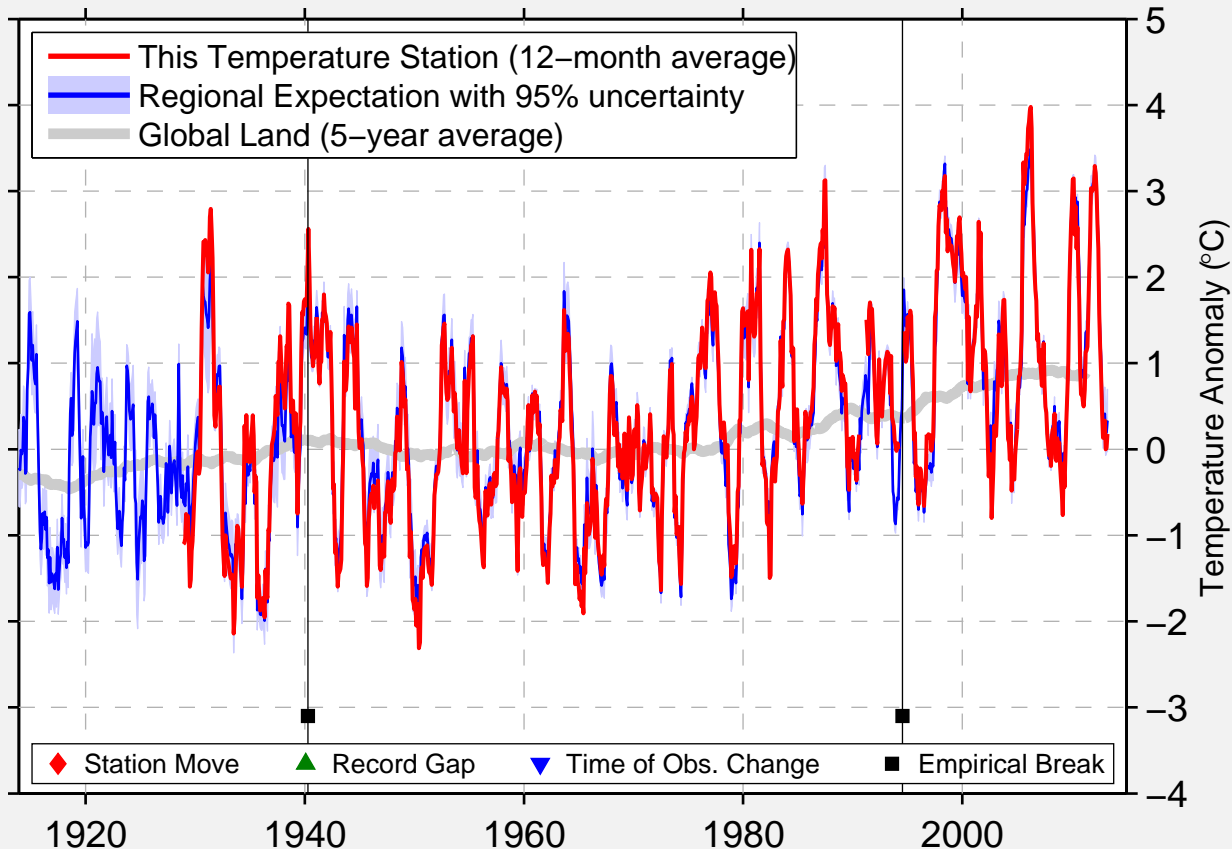

# FLIN FLON, MA

54.770 N, 101.865 W (Canada)

Data Quality Controlled and Aligned at Breakpoints

Berkeley Earth