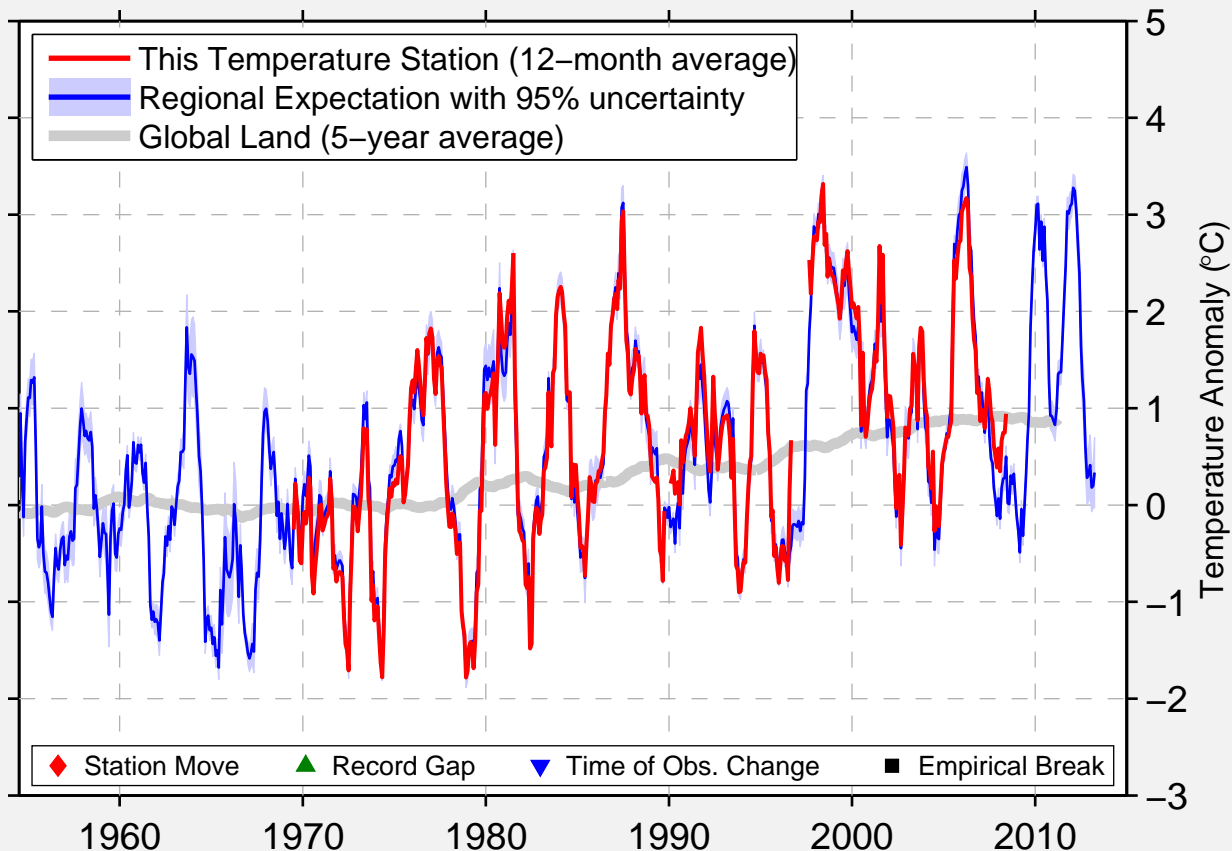

FLIN FLON AIRPORT

54.683 N, 101.683 W (Canada)

Data Quality Controlled and Aligned at Breakpoints

Berkeley Earth