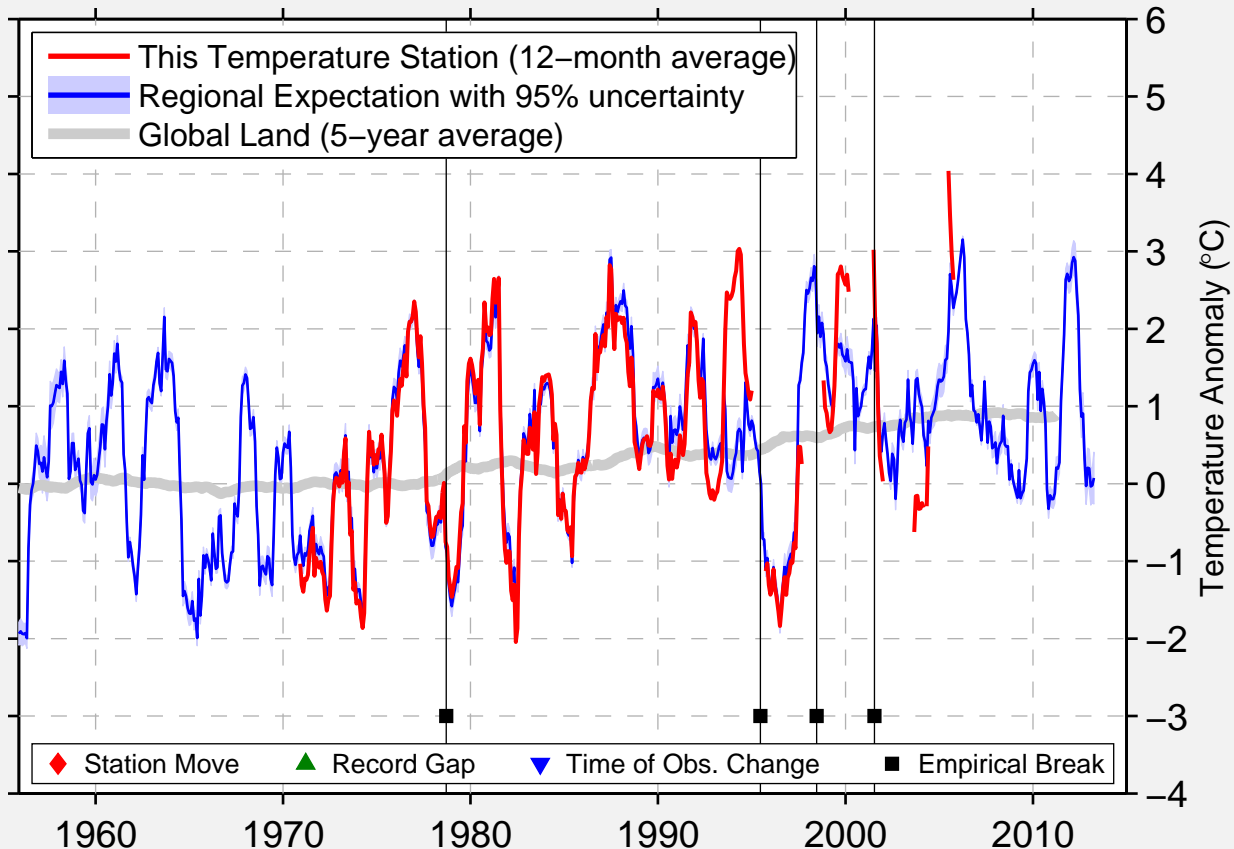

# ST LINA,AL

54.300 N, 111.450 W (Canada)

Data Quality Controlled and Aligned at Breakpoints

Berkeley Earth