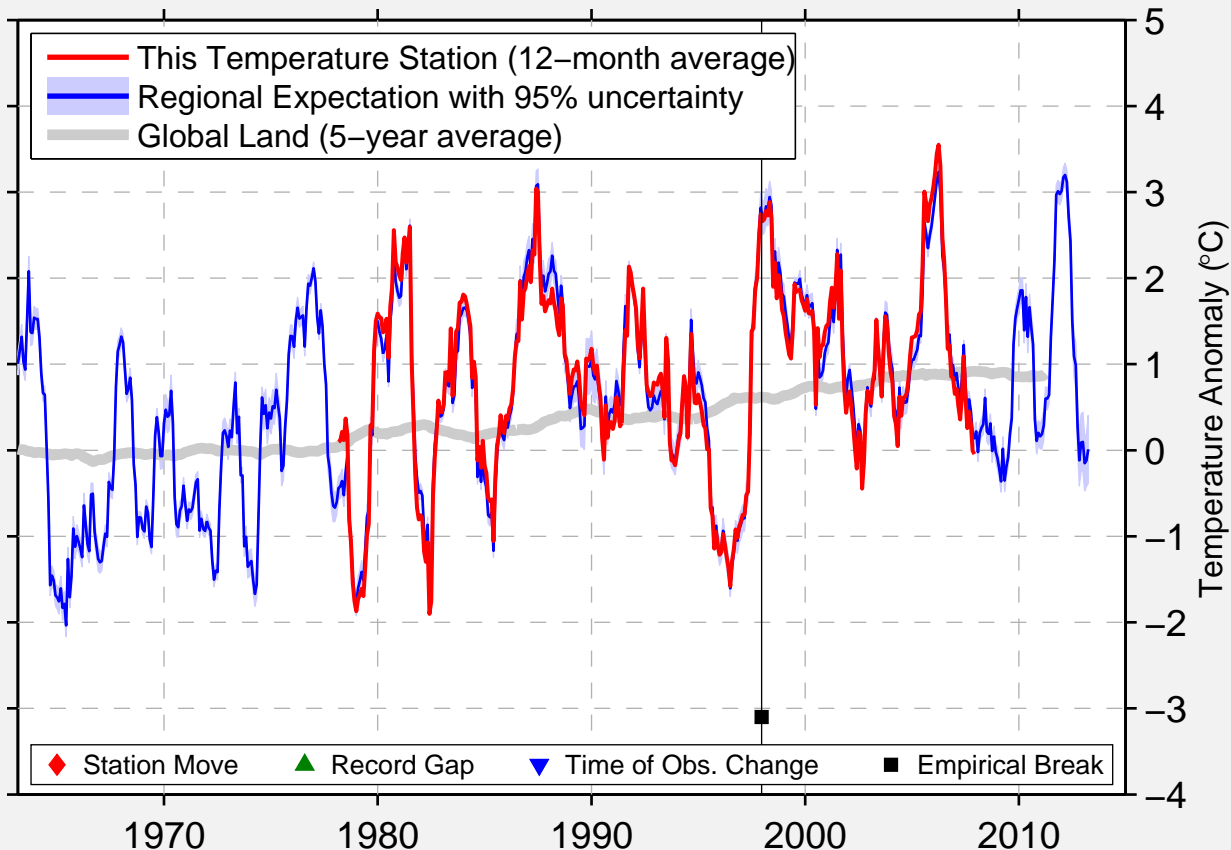

# MEADOW LAKE (AUTO8)

54.133 N, 108.517 W (Canada)

Data Quality Controlled and Aligned at Breakpoints

Berkeley Earth