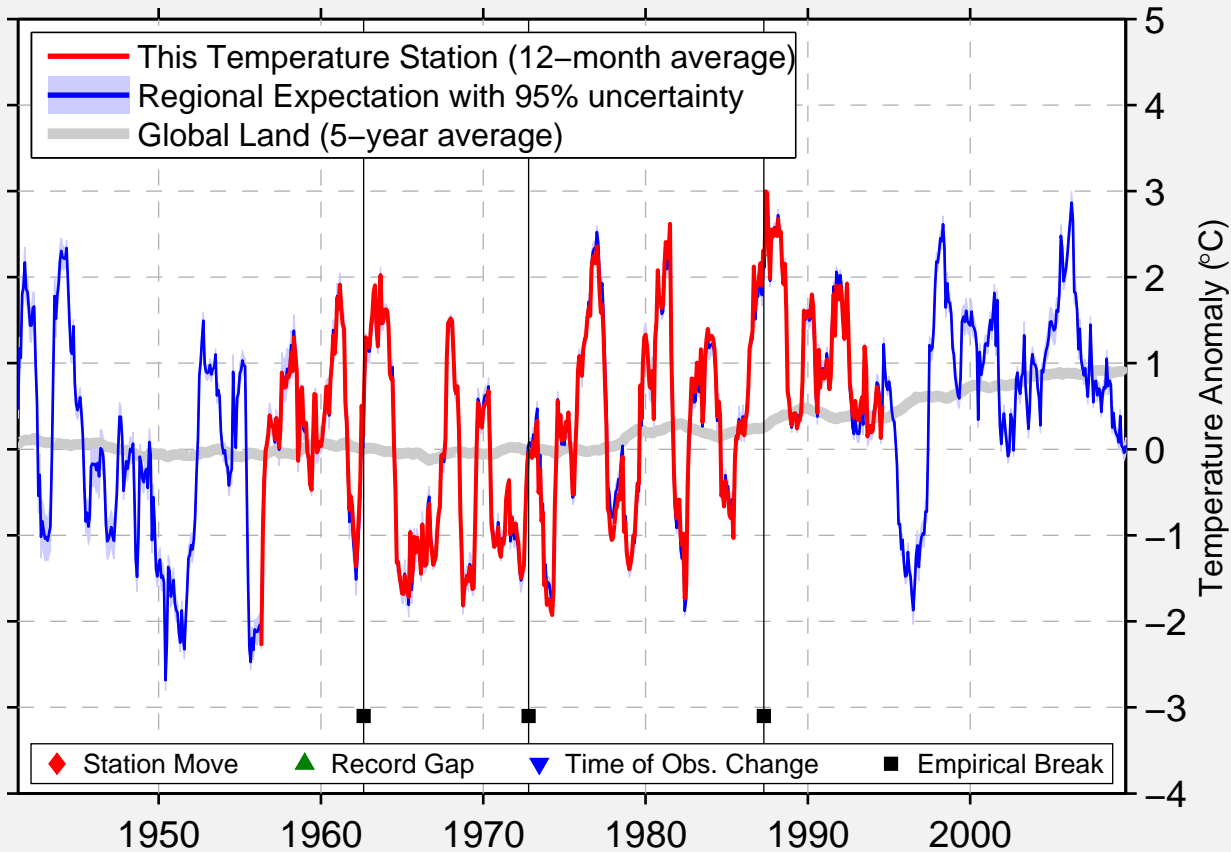

EDMONTON/NAMAO(MIL)

53.667 N, 113.467 W (Canada)

Data Quality Controlled and Aligned at Breakpoints

Berkeley Earth