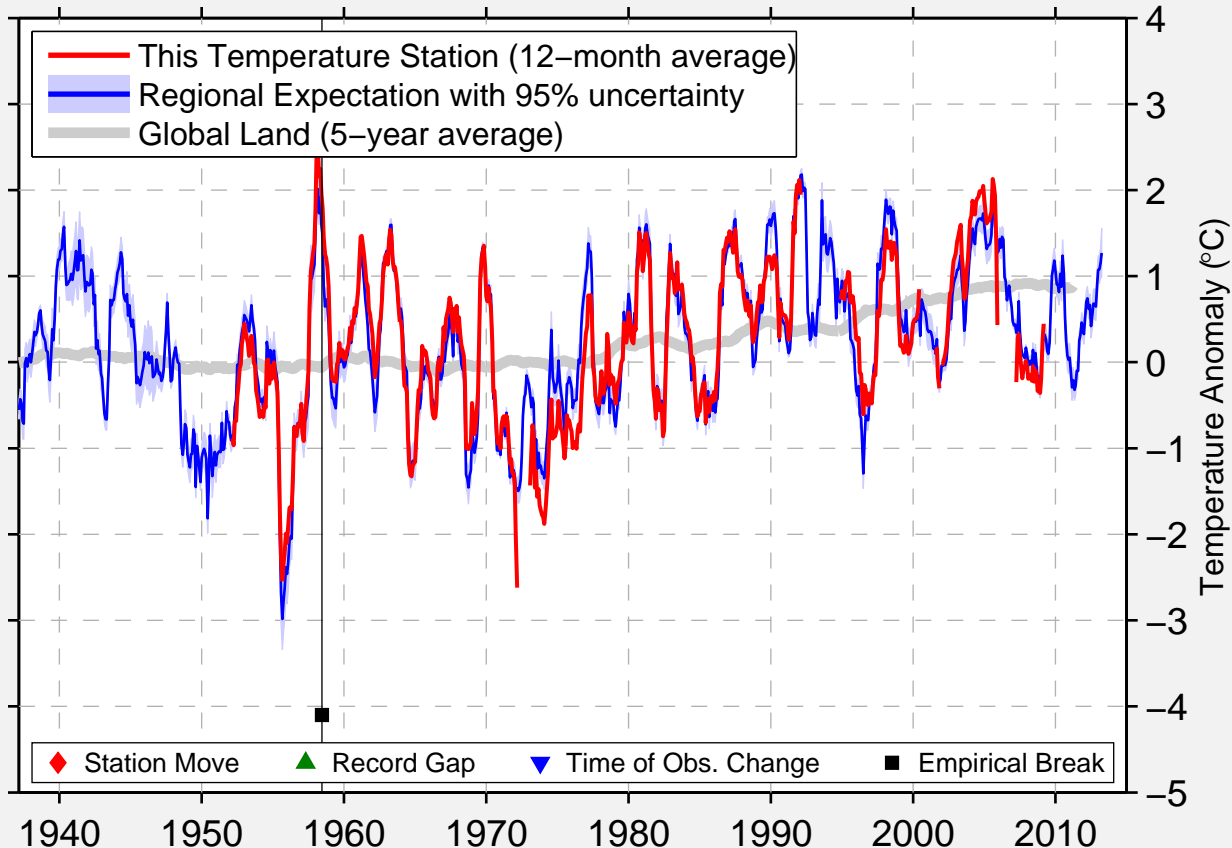

KEMANO, BC

53.570 N, 127.940 W (Canada)

Data Quality Controlled and Aligned at Breakpoints

Berkeley Earth