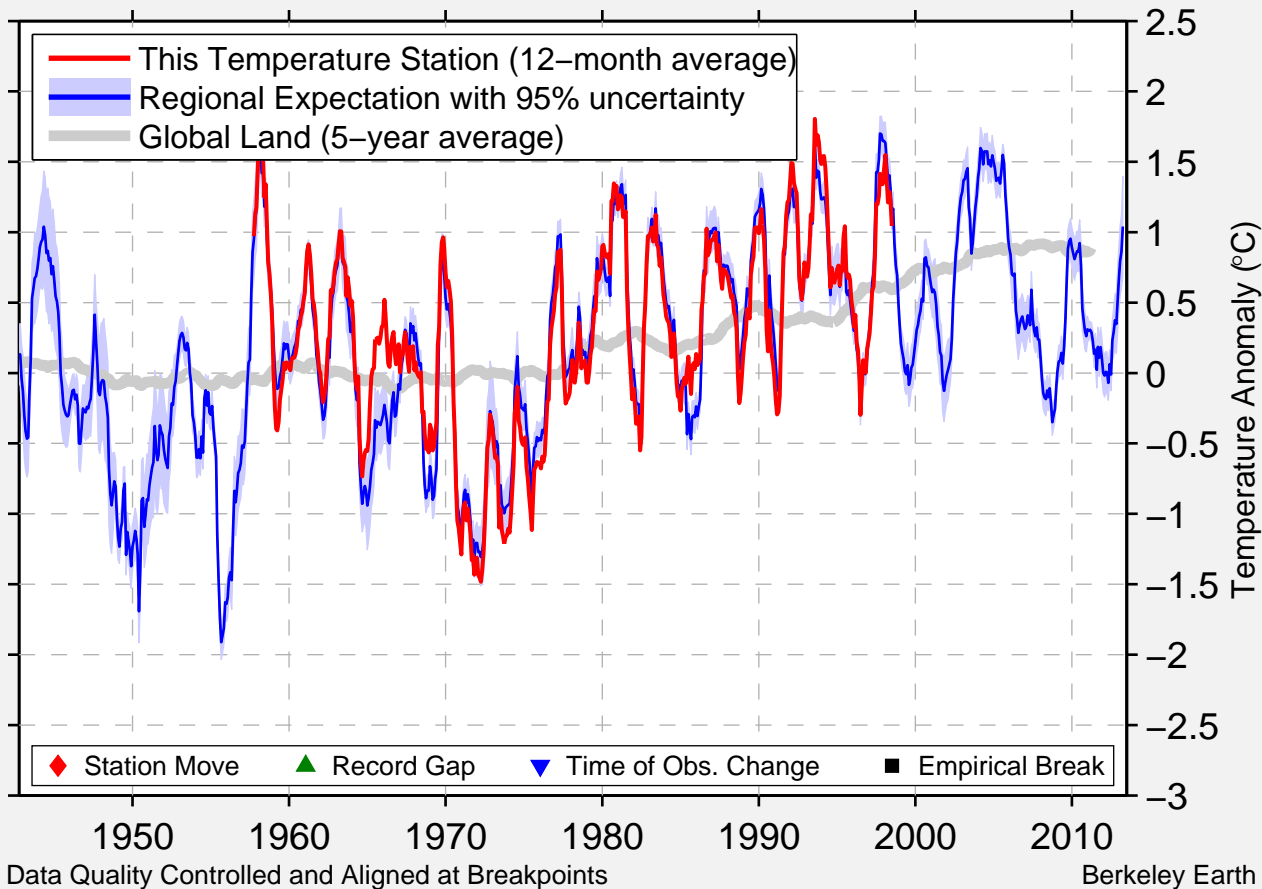

TLELL,BC

53.490 N, 131.940 W (Canada)

Data Quality Controlled and Aligned at Breakpoints

Berkeley Earth