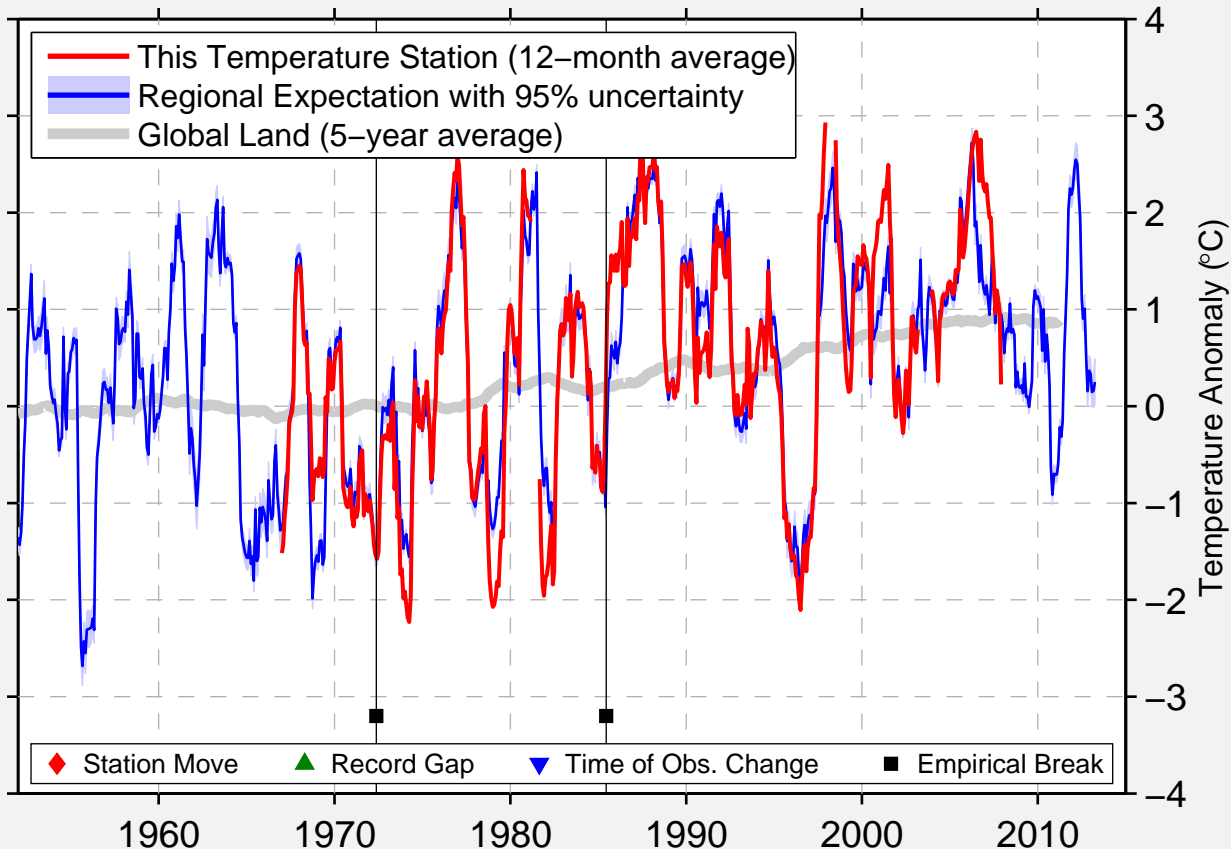

BRIGHTVIEW

52.980 N, 113.720 W (Canada)

Data Quality Controlled and Aligned at Breakpoints

Berkeley Earth