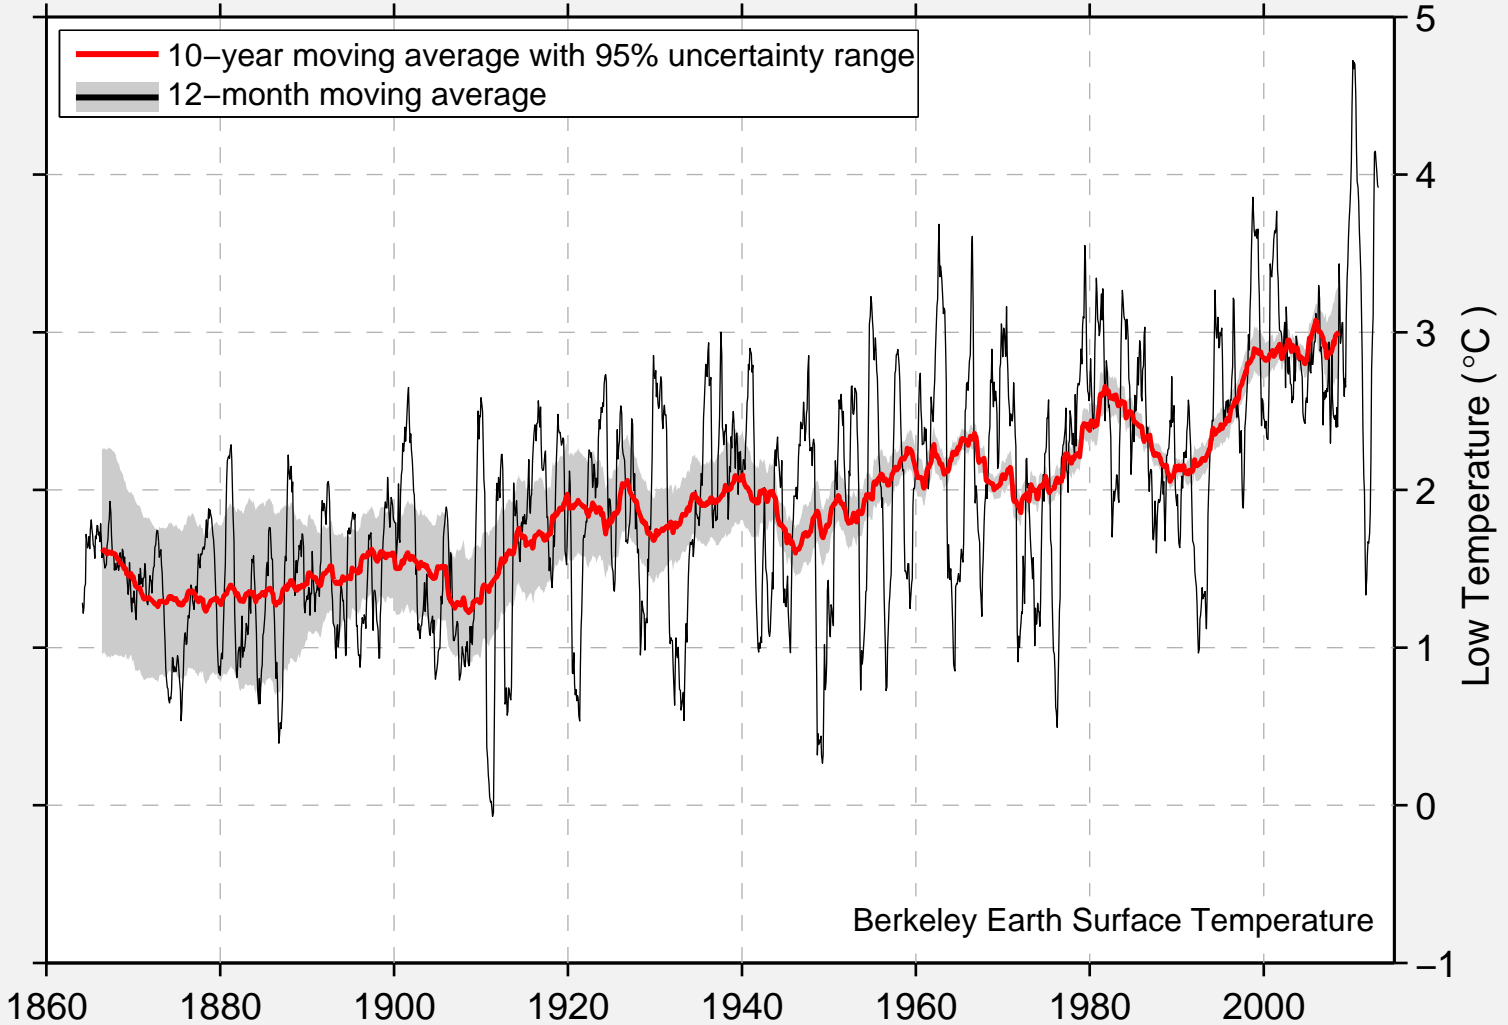

Reference Location: 39.38 N, 37.46 E

Country: Turkey

Nearby City: Sivas

— 10-year moving average with 95% uncertainty range
— 12-month moving average

Berkeley Earth Surface Temperature