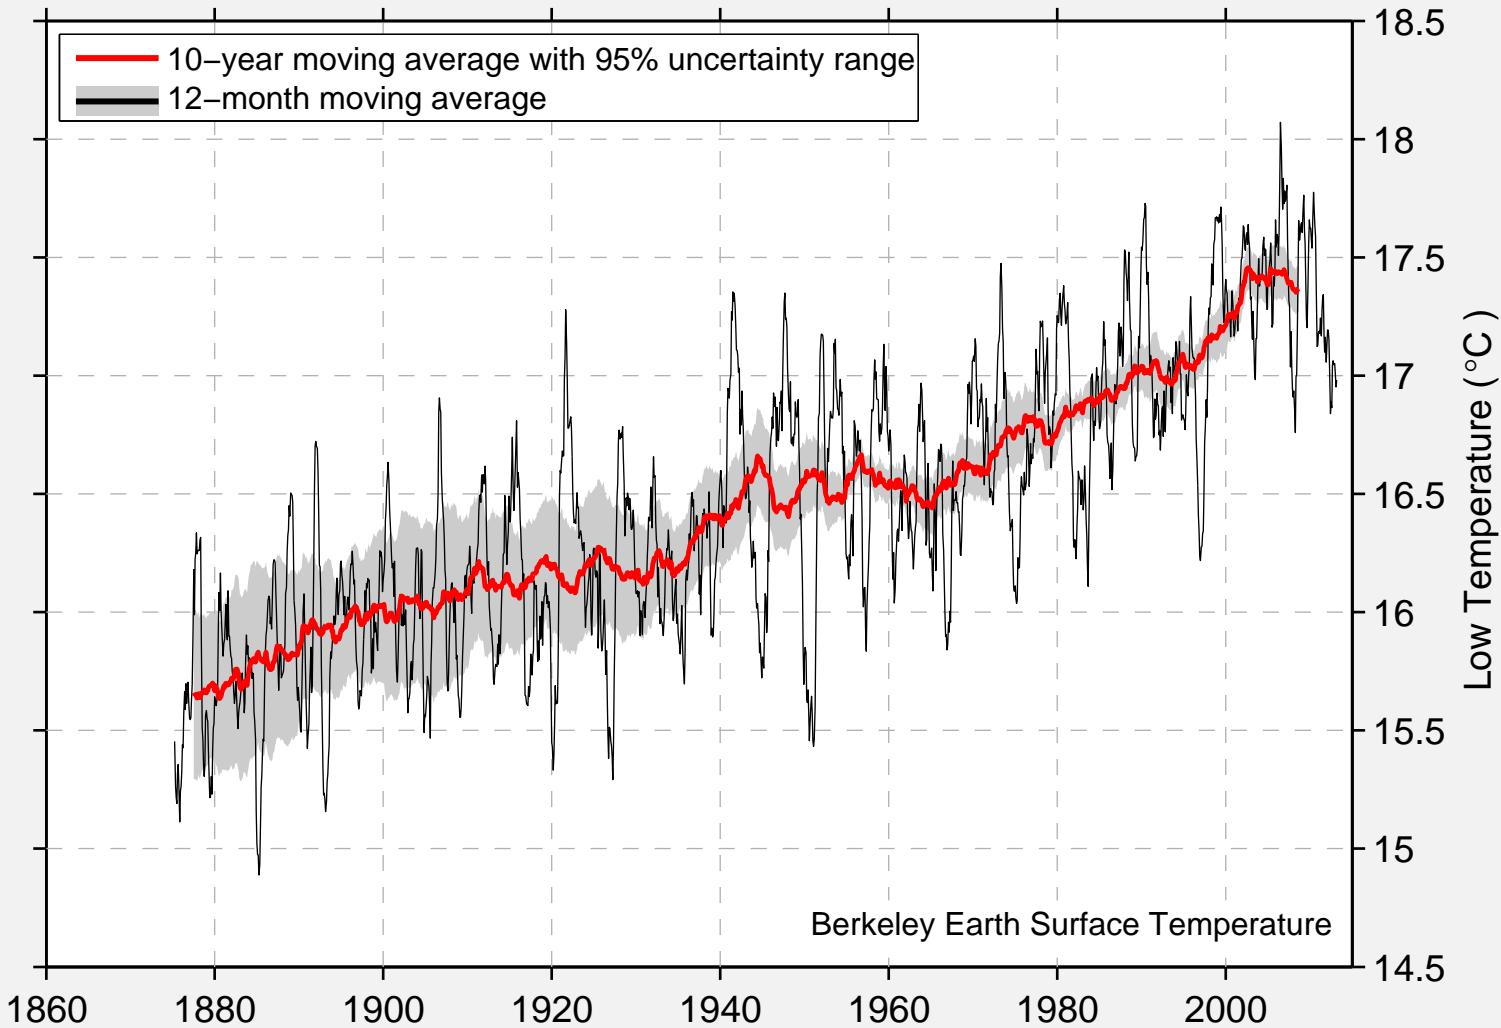

# Reference Location: 31.35 N, 75.39 E

Country: India

Nearby Cities: Ludhiana, Amritsar

Berkeley Earth Surface Temperature