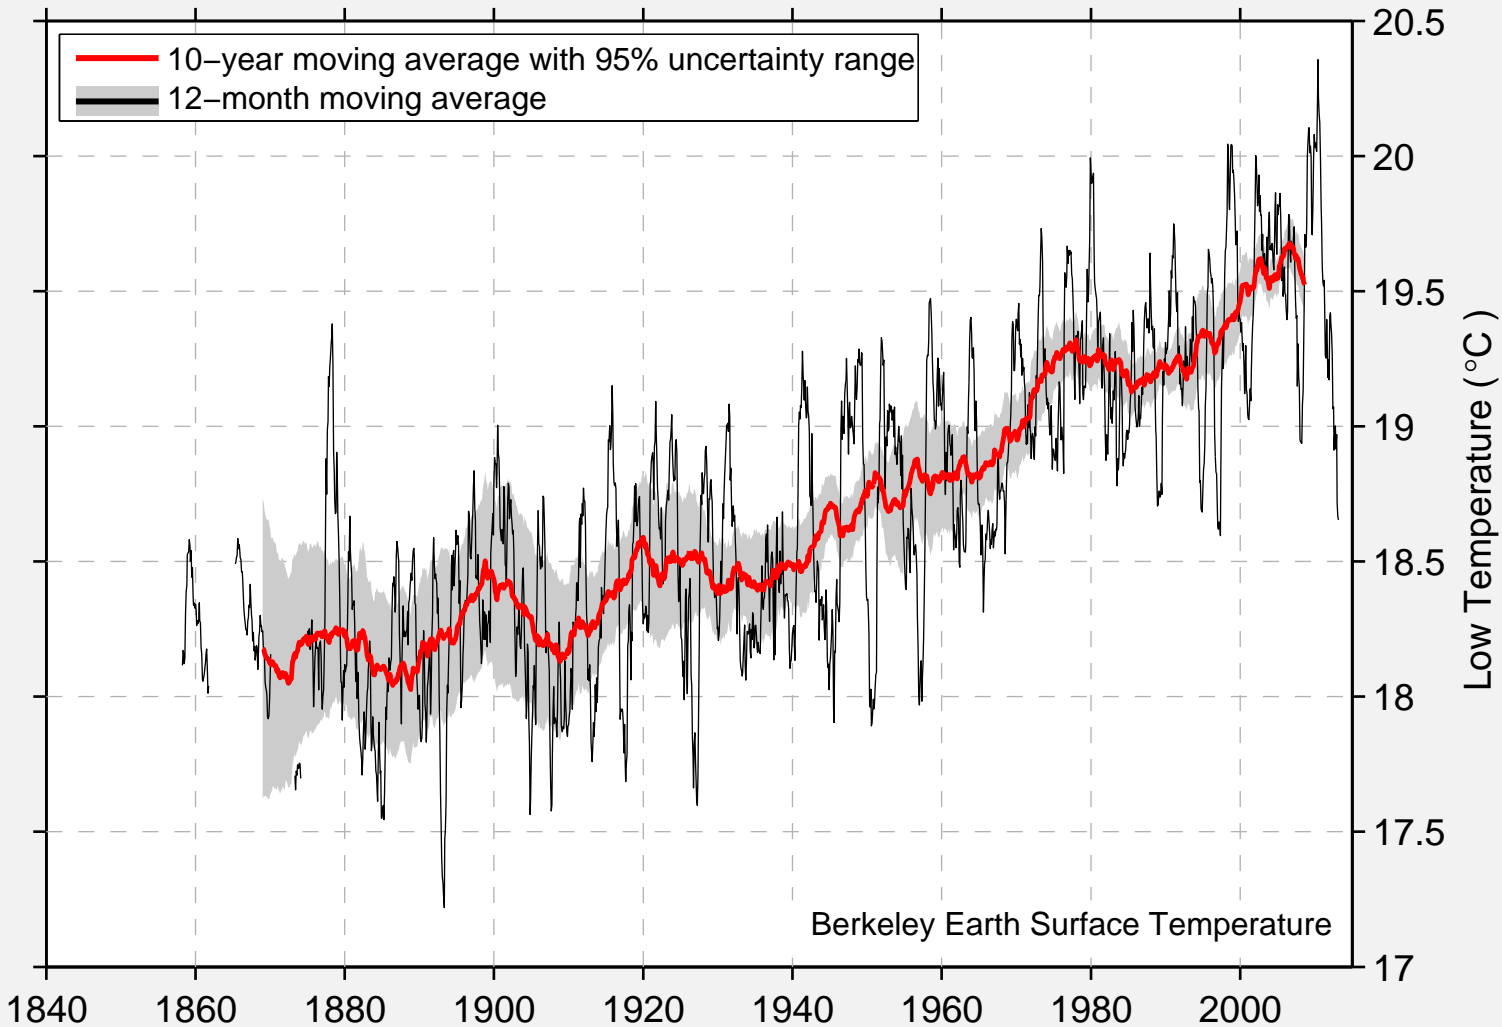

# Reference Location: 24.92 N, 79.80 E

Country: India

Nearby Cities: Banda, Chhatarpur, Mahoba

Berkeley Earth Surface Temperature