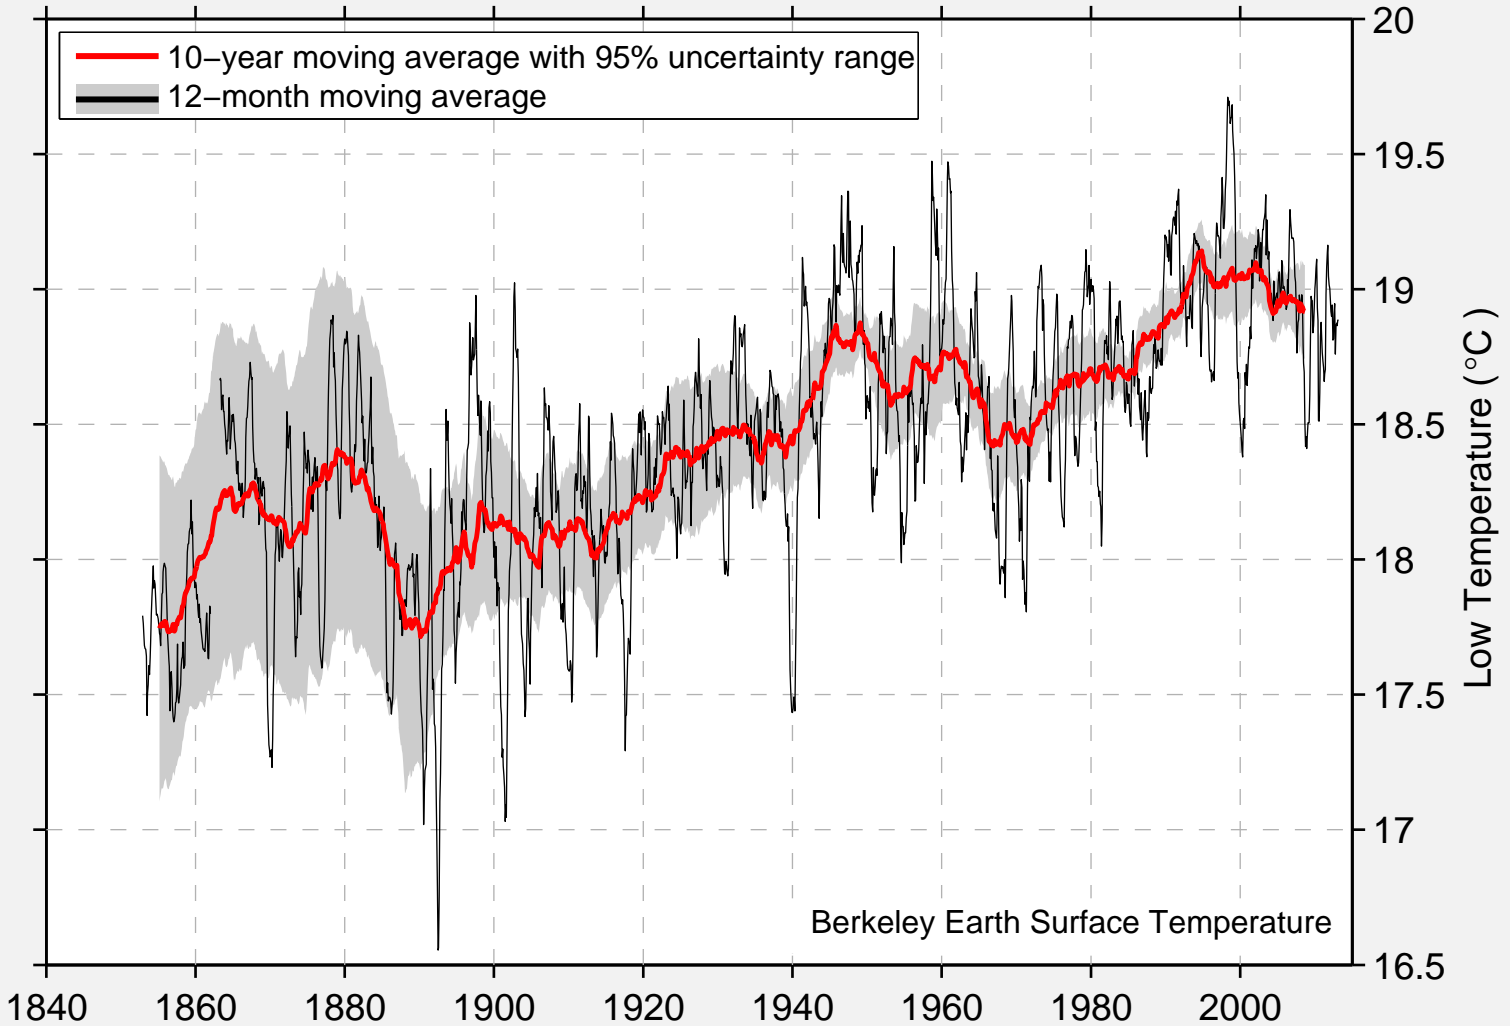

Reference Location: 20.09 N, 88.72 W

Country: Mexico

Nearby Cities: Valladolid, Ticul

Berkeley Earth Surface Temperature