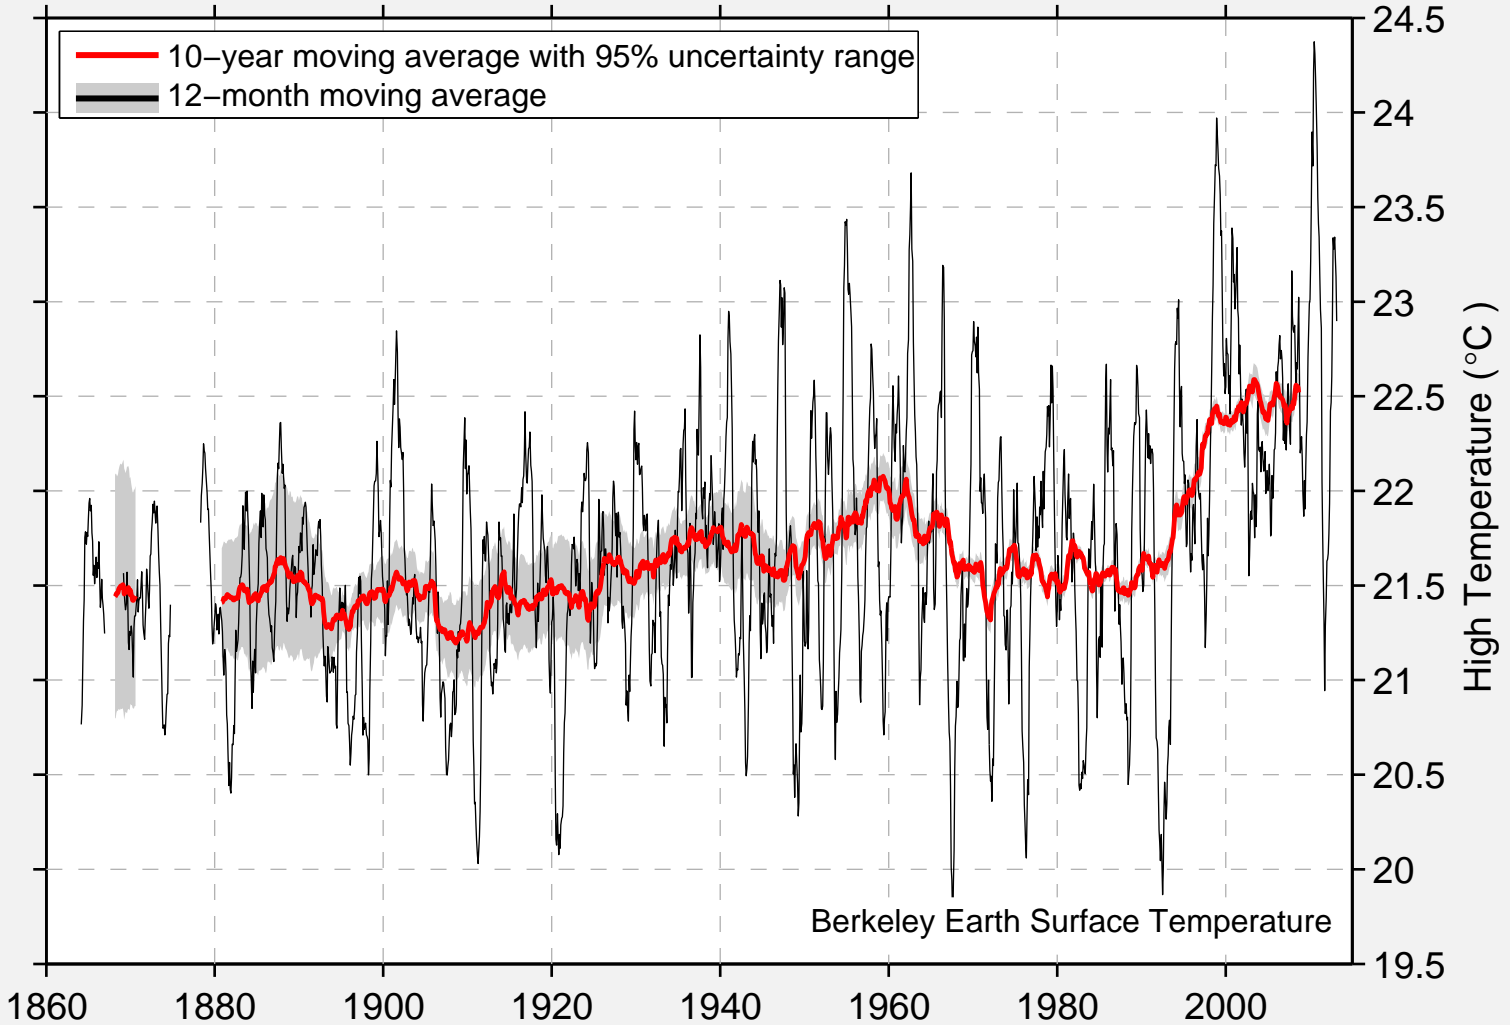

Reference Location: 37.78 N, 38.64 E

Country: Turkey

Nearby Cities: Urfa, Malatya, Siverek

Berkeley Earth Surface Temperature