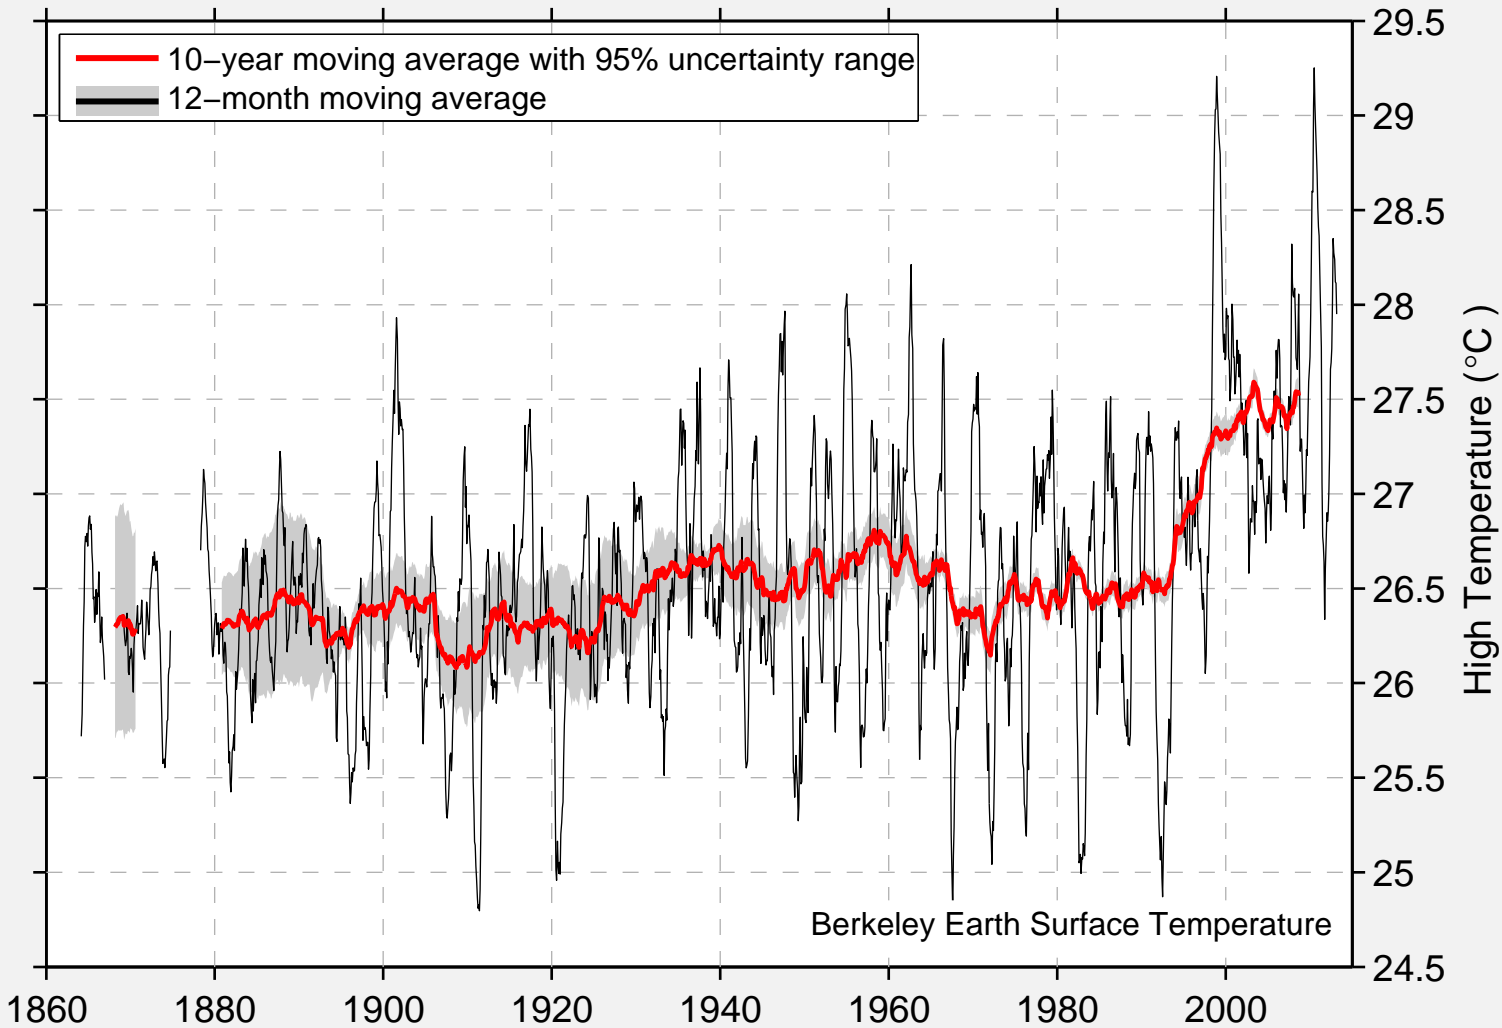

Reference Location: 36.17 N, 41.77 E

Country: Iraq

Nearby City: Sinjar

Berkeley Earth Surface Temperature