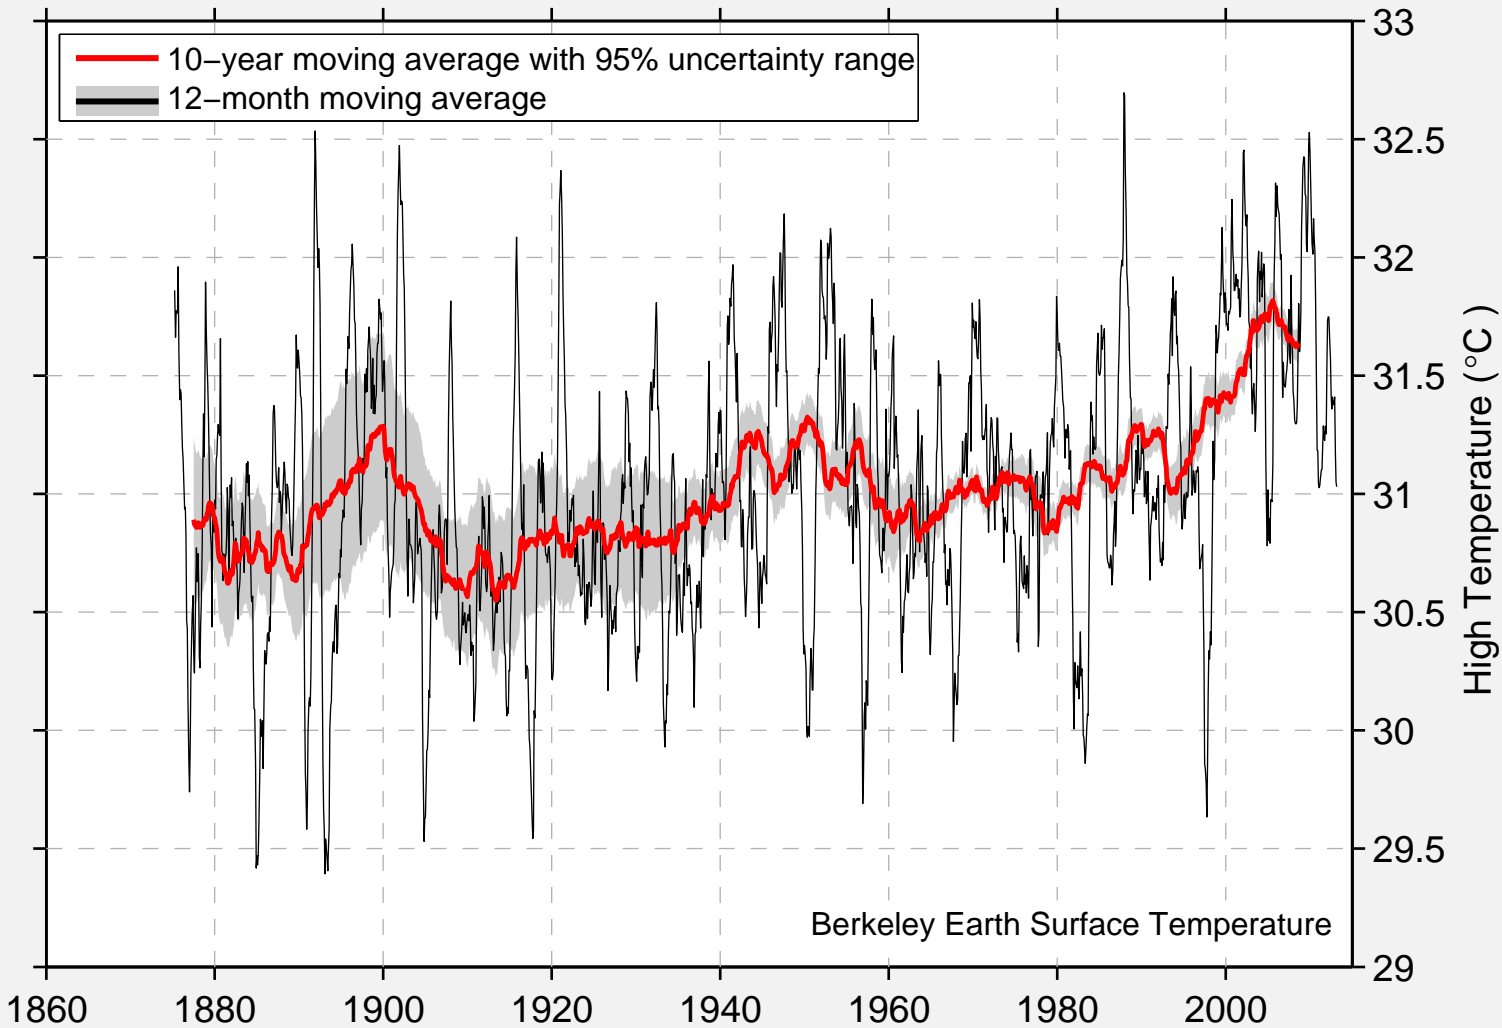

# Reference Location: 31.35 N, 75.39 E

Country: India

Nearby Cities: Ludhiana, Amritsar

Berkeley Earth Surface Temperature