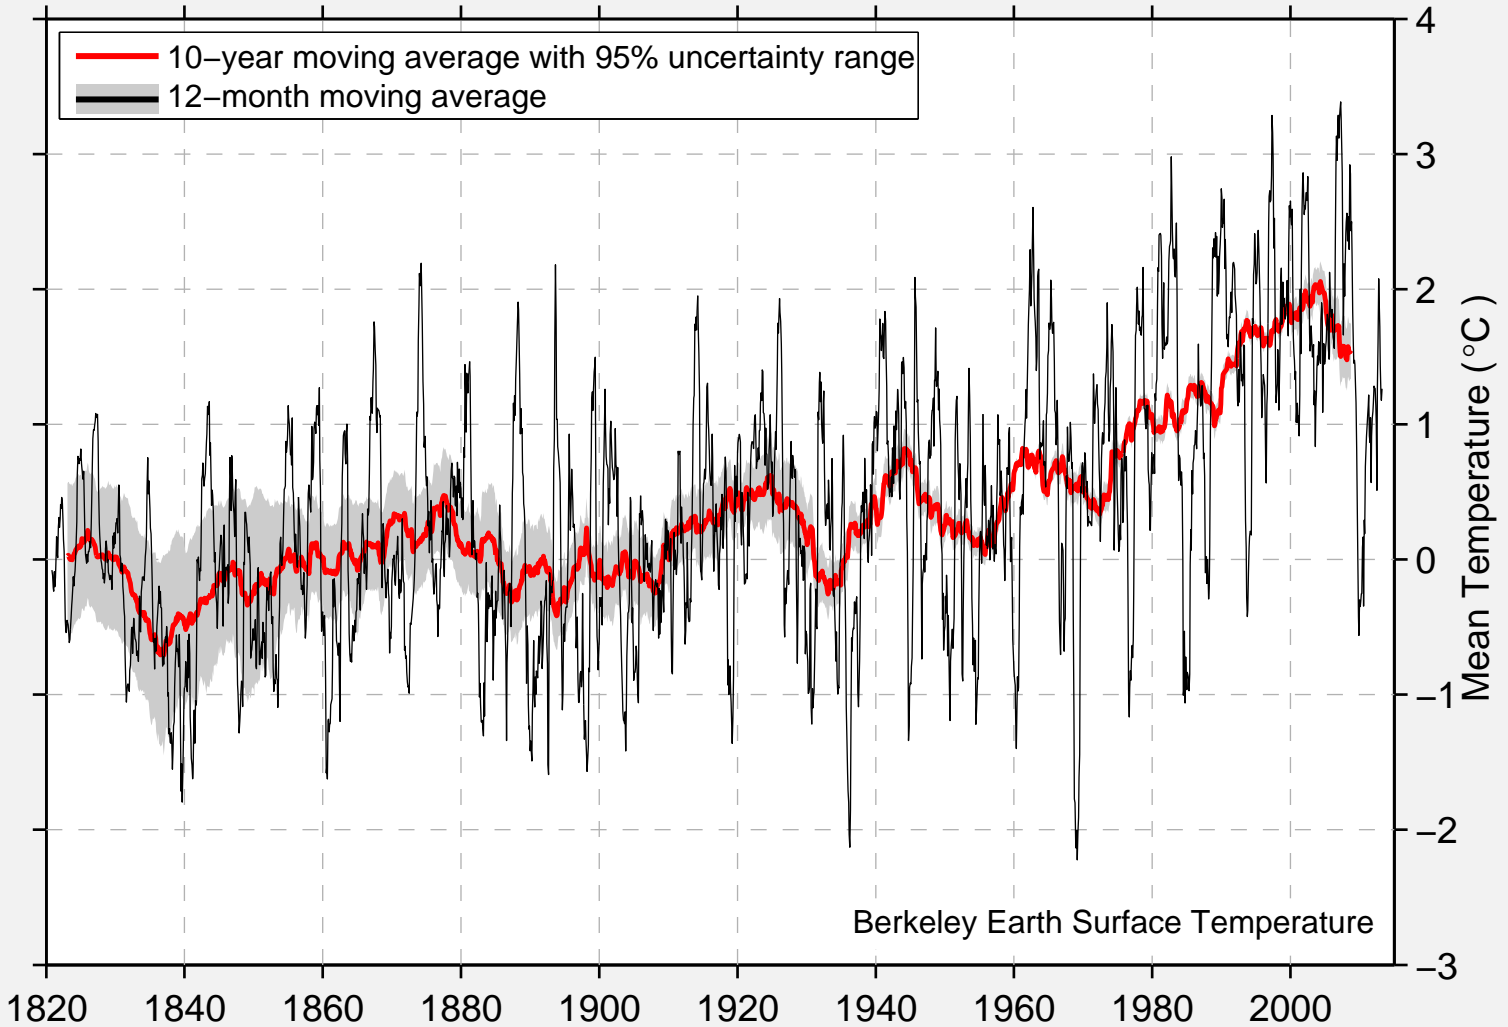

# Reference Location: 49.03 N, 83.27 E

Country: Kazakhstan

Nearby City: Serebryansk

— 10-year moving average with 95% uncertainty range  
— 12-month moving average

Berkeley Earth Surface Temperature