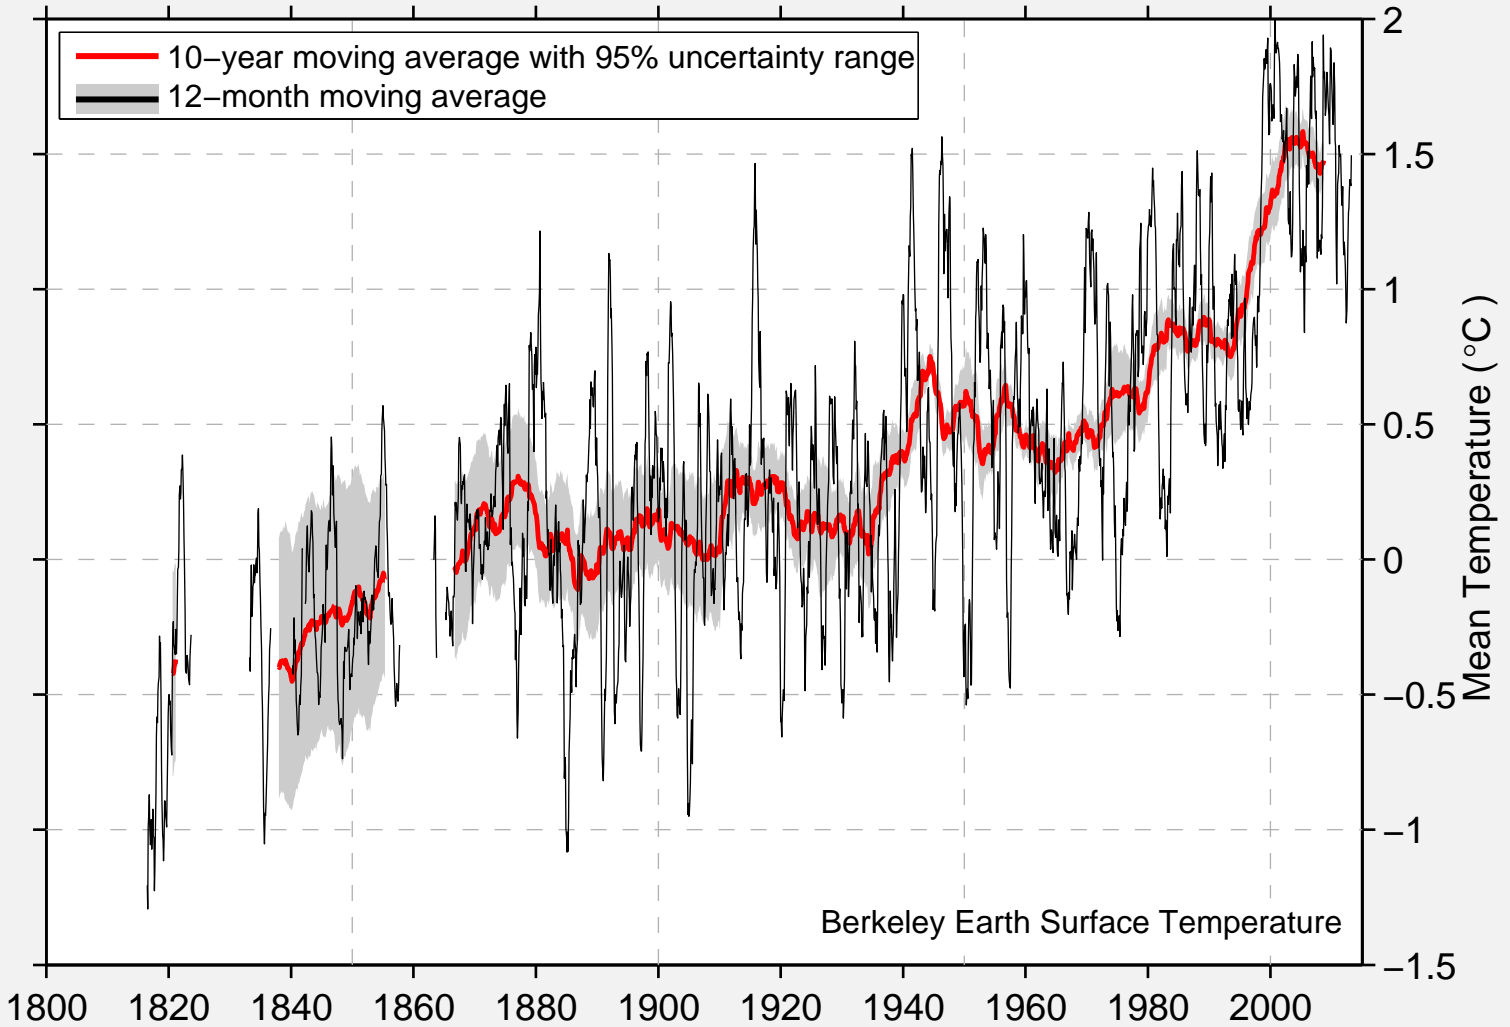

# Reference Location: 34.56 N, 75.89 E

Country: India

Nearby City: Kargil

Berkeley Earth Surface Temperature